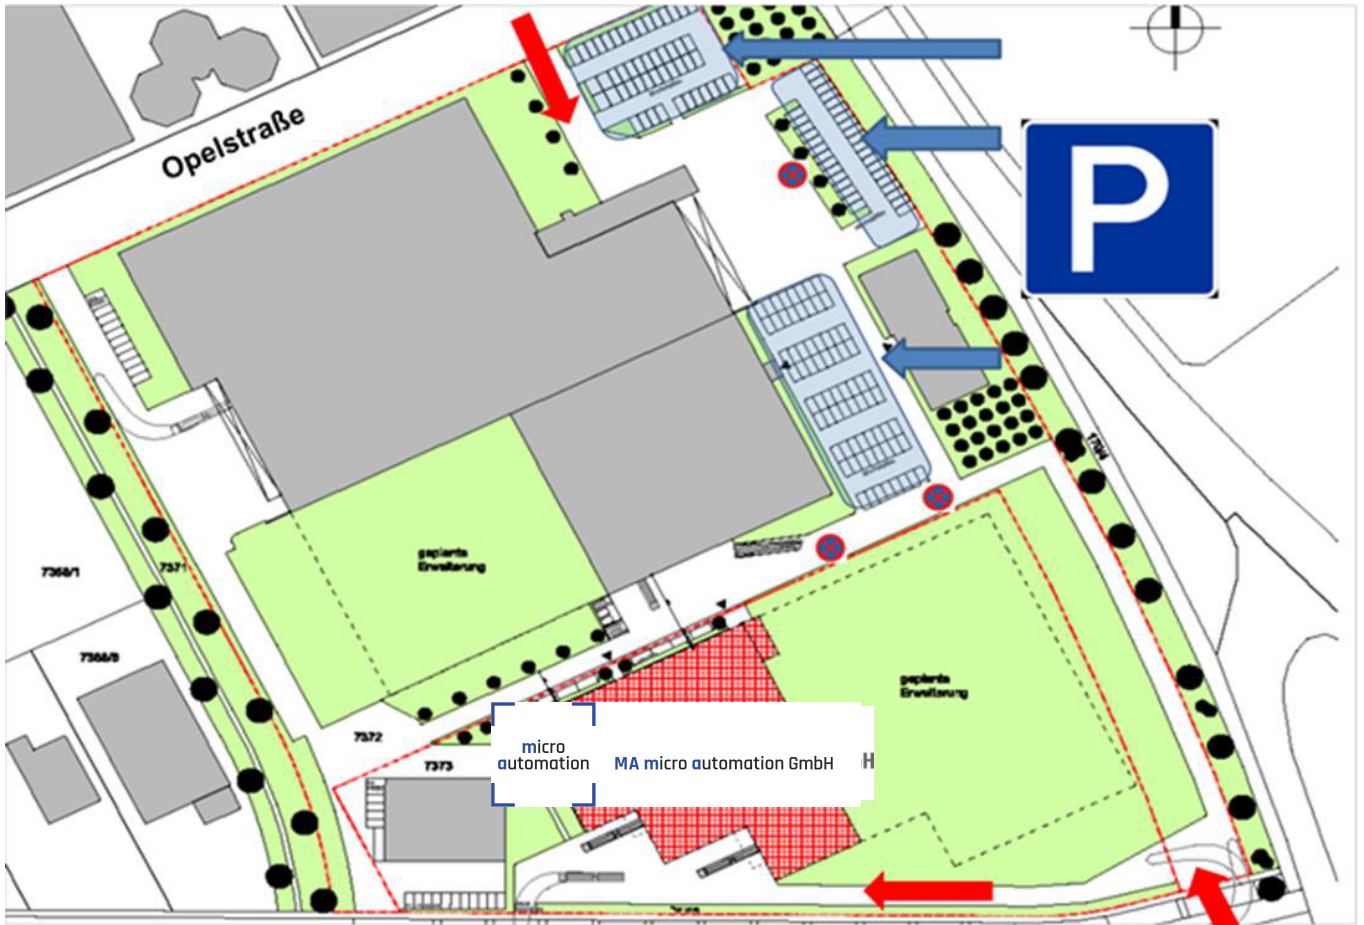

# HOW TO FIND US

Entrance visitors

Entrance suppliers

We are looking forward to your visit and wish you a pleasant journey!

**MA micro automation GmbH**

Opelstraße 1  
D-68789 St. Leon-Rot | Germany

Delivery address  
Lanzstraße 2  
D-68789 St. Leon-Rot | Germany