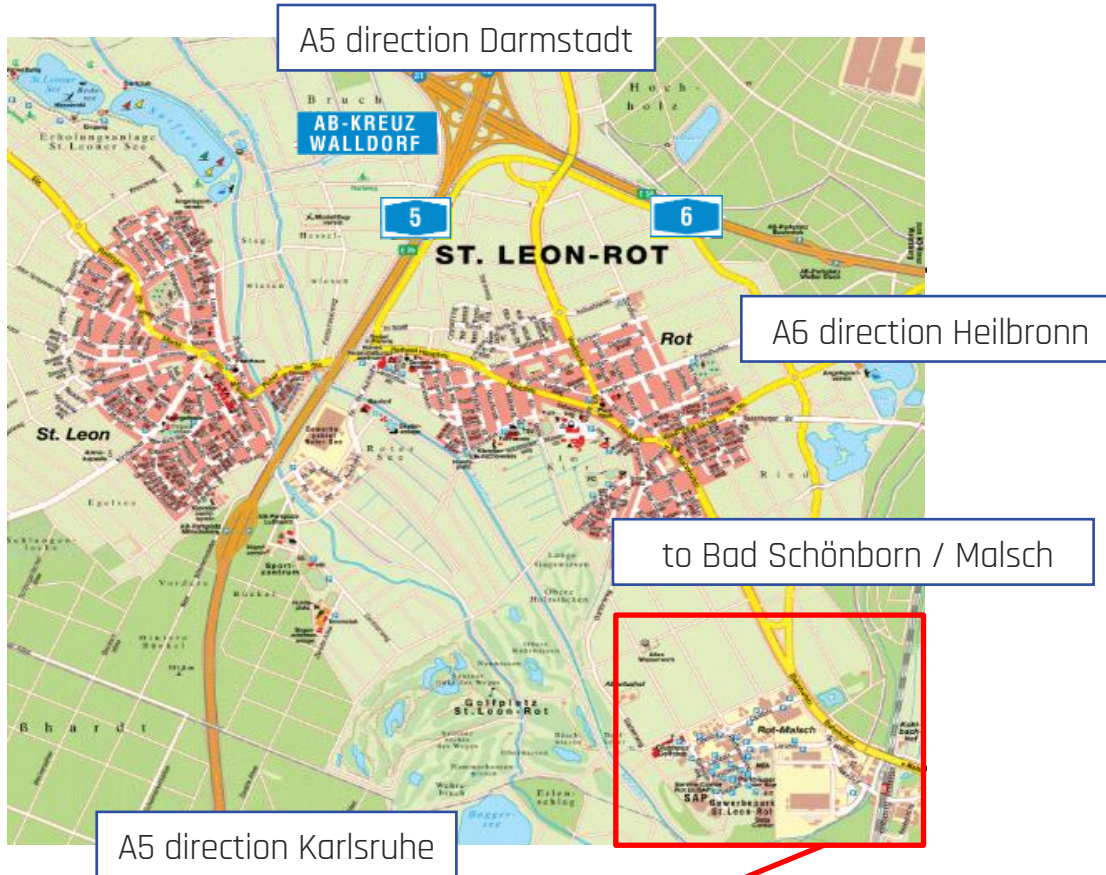

# HOW TO FIND US

Entrance visitors

Entrance suppliers

We are looking forward to your visit and wish you a pleasant journey!

**MA micro automation GmbH**

Opelstraße 1  
D-68789 St. Leon-Rot | Germany

Delivery address  
Lanzstraße 2  
D-68789 St. Leon-Rot | Germany