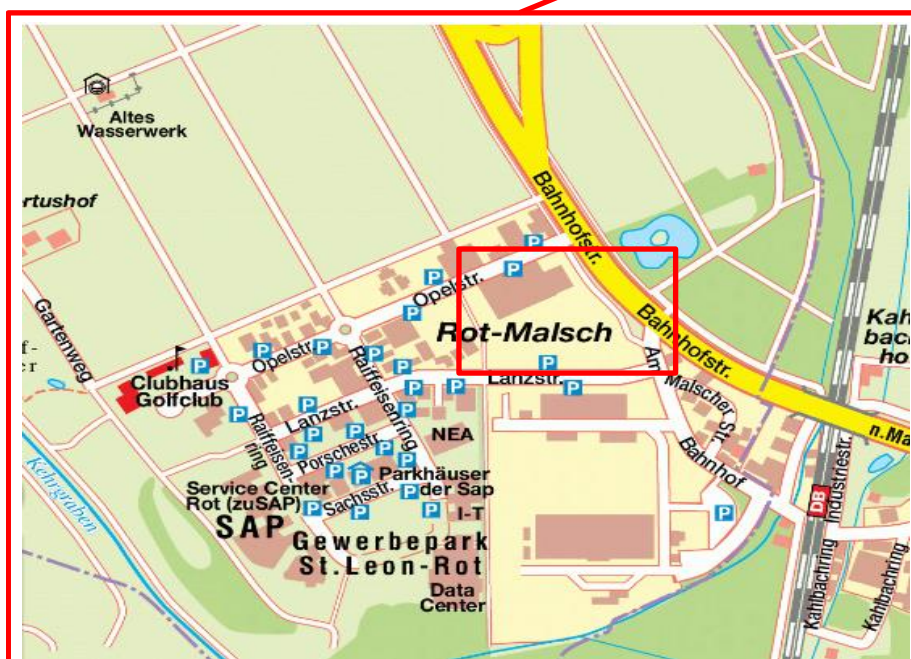

# HOW TO FIND US

Entrance visitors

Entrance suppliers

We are looking forward to your visit and wish you a pleasant journey!

**MA micro automation GmbH**

Opelstraße 1  
D-68789 St. Leon-Rot | Germany

Delivery address  
Lanzstraße 2  
D-68789 St. Leon-Rot | Germany