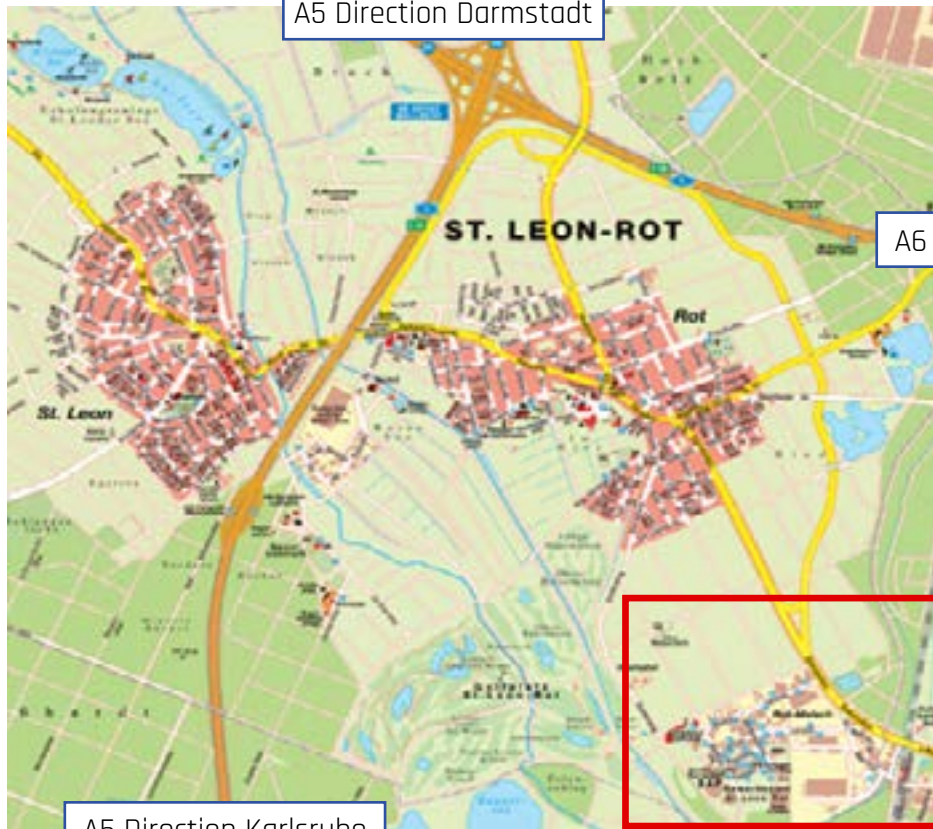

How to find us

A5 Direction Darmstadt

A6 Direction Heilbronn

A5 Direction Karlsruhe

Direction Bad Schönborn /
Malsch

How to find us

We are looking forward to your visit and wish you a pleasant journey!

MA micro automation GmbH

Opelstraße 1
68789 St. Leon-Rot
Germany

Phone +49 6227 3412-0
Fax +49 6227 3412-990

info@micro-automation.com
www.micro-automation.de

Delivery address

Lanzstraße 2
Gate A
68789 St. Leon-Rot
Germany

Delivery registrations